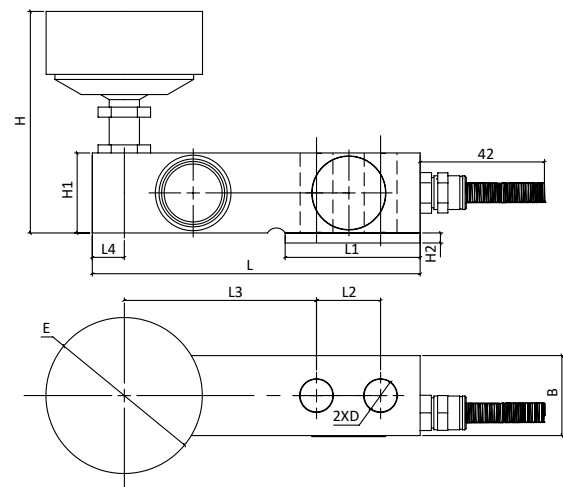

Connections

Excitation +:Red

Excitation -:Black

Signal + :Green

Signal - :White

Marketed by:

Kanta King Technologies Pvt. Ltd.

C-25, 2nd Floor, DSIDC Complex, Kirti Nagar,
New Delhi - 110015, INDIA

+91.9560915555

info@kantaking.com

www.kantaking.com

VOCAL
FOR
LOCAL